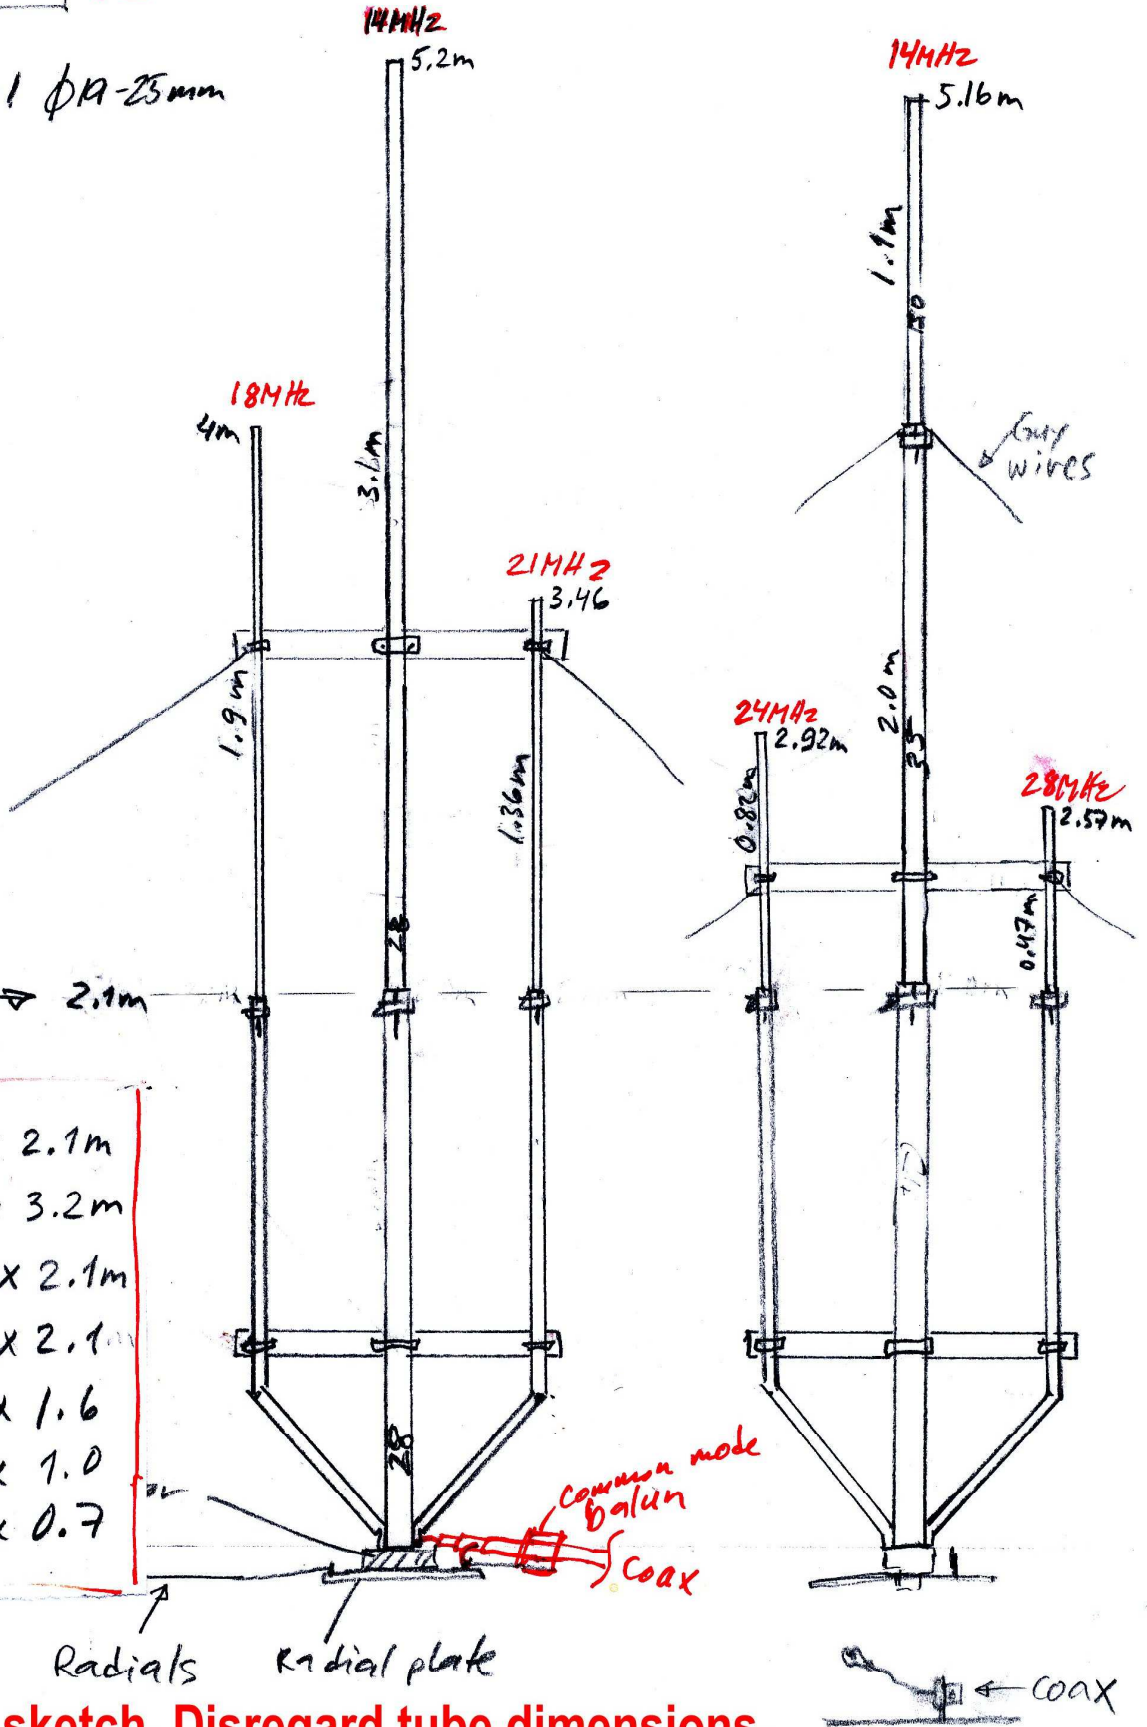

5 Band Vertical OH7SV 28.8.2016

14, 18, 21, 24, 28 MHz

20, 17, 15, 12, 10 m

40x2 1x2.1m

35x2 1x2.1m

30x2 1x2.1m

12x1.5 4x2.1m

8x1.0 3x2.1m

~~3x2.1m~~ or 2x1.95m

Klemmari 6 kpl ϕ 19-25mm

Tai 8 x 1.0

1 kpl 2.1m

1 kpl 1.6m

1 kpl 1.0m

1 kpl 0.7m

Tuning → 2.1m

Al-putkea	
40x2	1x2.1m
35x2	1x3.2m
12x1.5	4x2.1m
8x1.5	1x2.1m
Soita	1x1.6
Partikkuselle	1x1.0
	1x0.7

Radials Radial plate

Original GP5 sketch. Disregard tube dimensions.

← COAX