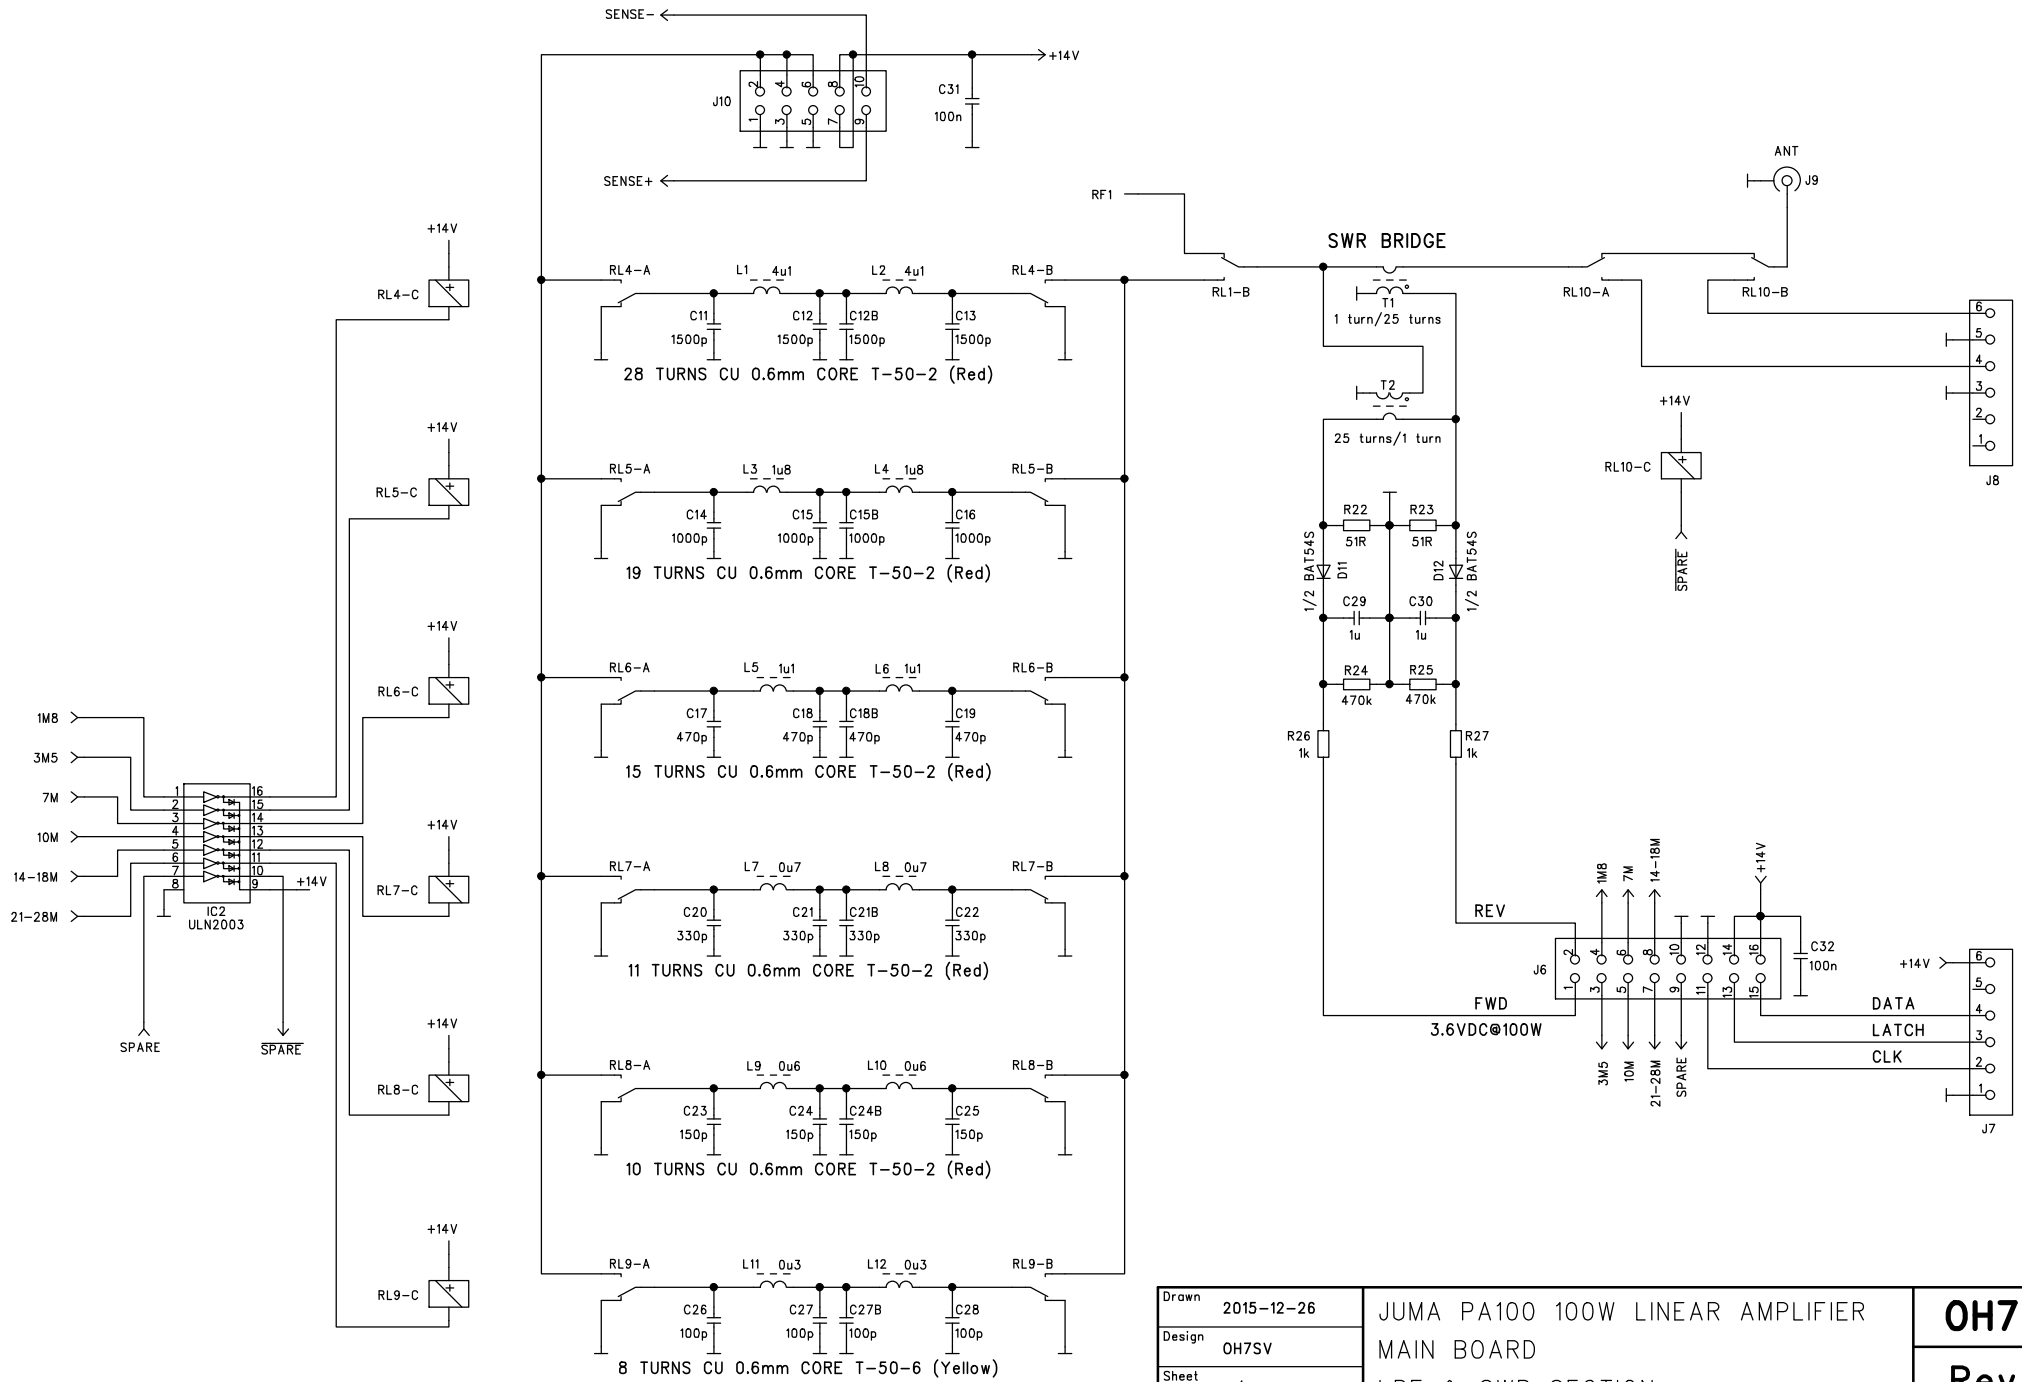

Drawn	2015-12-26	JUMA PA100 100W LINEAR AMPLIFIER		OH7SV	
Design	OH7SV	MAIN BOARD			
Sheet	1/2	T/R, ATTENUATOR, CURRENT SENSE		Rev	B
Copyright Matti Hohtola OH7SV. This header must appear unaltered in all publications					

Drawn	2015-12-26	JUMA PA100 100W LINEAR AMPLIFIER		OH7SV	
Design	OH7SV	MAIN BOARD		Rev	
Sheet	2/2	LPF & SWR SECTION		B	

Copyright Matti Hohtola OH7SV. This header must appear unaltered in all publications.