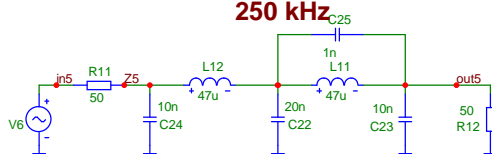

JUMA-RX1 LPF FILTERS

Original filter

7 MHz

4 MHz

2 MHz

1 MHz

500 kHz

250 kHz