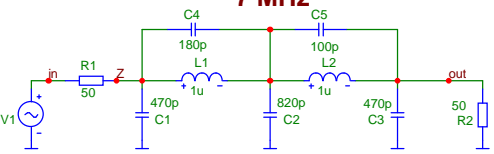

JUMA-RX1 LPF FILTERS

Original filter

7 MHz

4 MHz

2 MHz

1 MHz

500 kHz

250 kHz