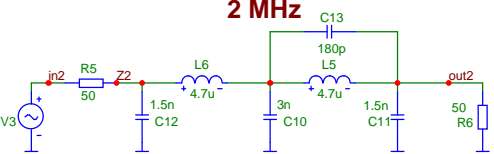

JUMA-RX1 LPF FILTERS

Original filter

7 MHz

4 MHz

2 MHz

1 MHz

500 kHz

250 kHz