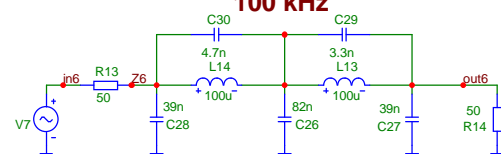

JUMA-RX1 LPF FILTERS

Original filter

7 MHz

4 MHz

2 MHz

1 MHz

500 kHz

250 kHz

100 kHz