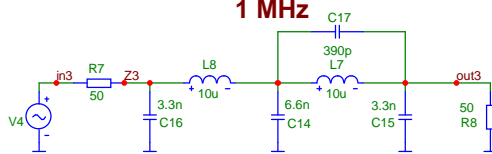

JUMA-RX1 LPF FILTERS

Original filter

7 MHz

4 MHz

2 MHz

1 MHz

500 kHz

250 kHz