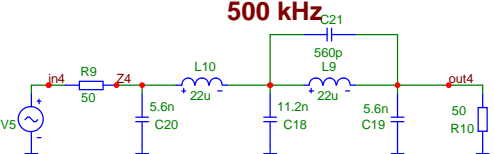

JUMA-RX1 LPF FILTERS

Original filter

7 MHz

4 MHz

2 MHz

1 MHz

500 kHz

250 kHz