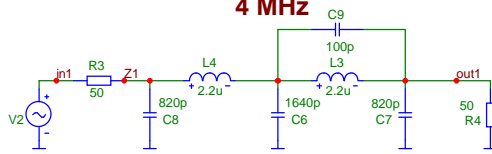

JUMA-RX1 LPF FILTERS

Original filter

7 MHz

4 MHz

2 MHz

1 MHz

500 kHz

250 kHz