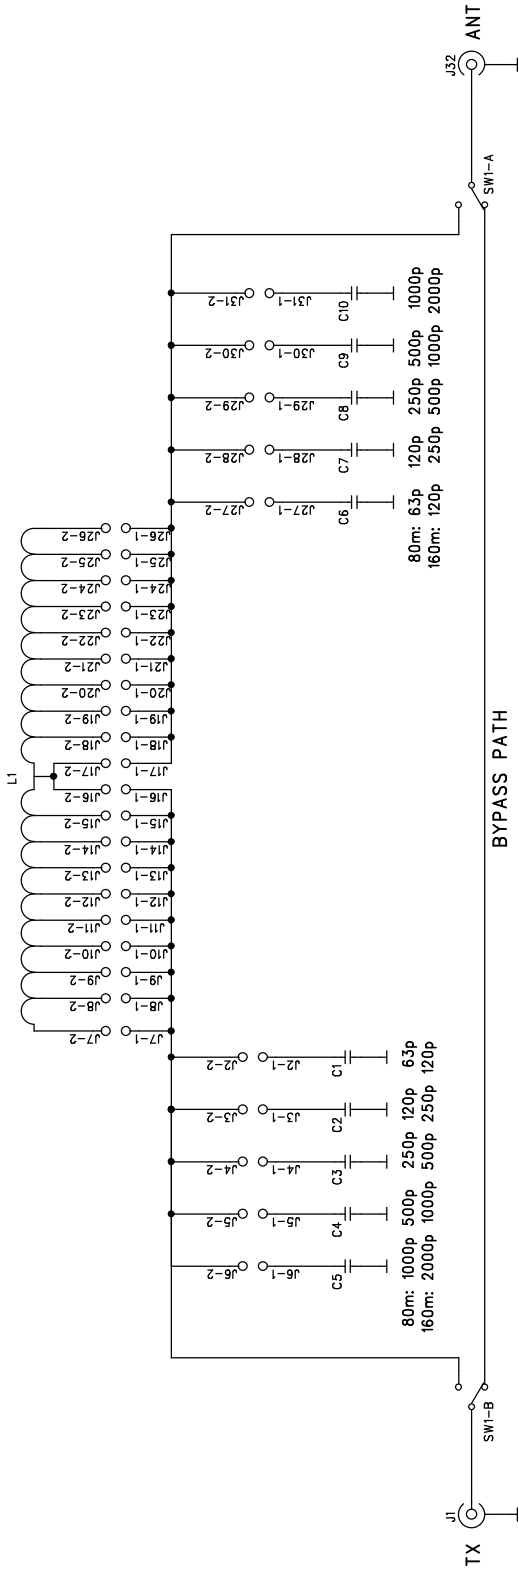

TOROIDAL CORE FOR L1  
 160m: 2xT106-6 YELLOW (8uH) Measured  
 80m: T106-6 YELLOW (4.1uH) Measured

Drawn 2016-02-11

Design OH7SV

Sheet 1/1

JUMA TUNER MODULE  
 TM160-80  
 FOR 80m and 160m

OH7SV

Rev A

Copyright Matti Hohtola OH7SV. This header must appear unaltered in all publications.