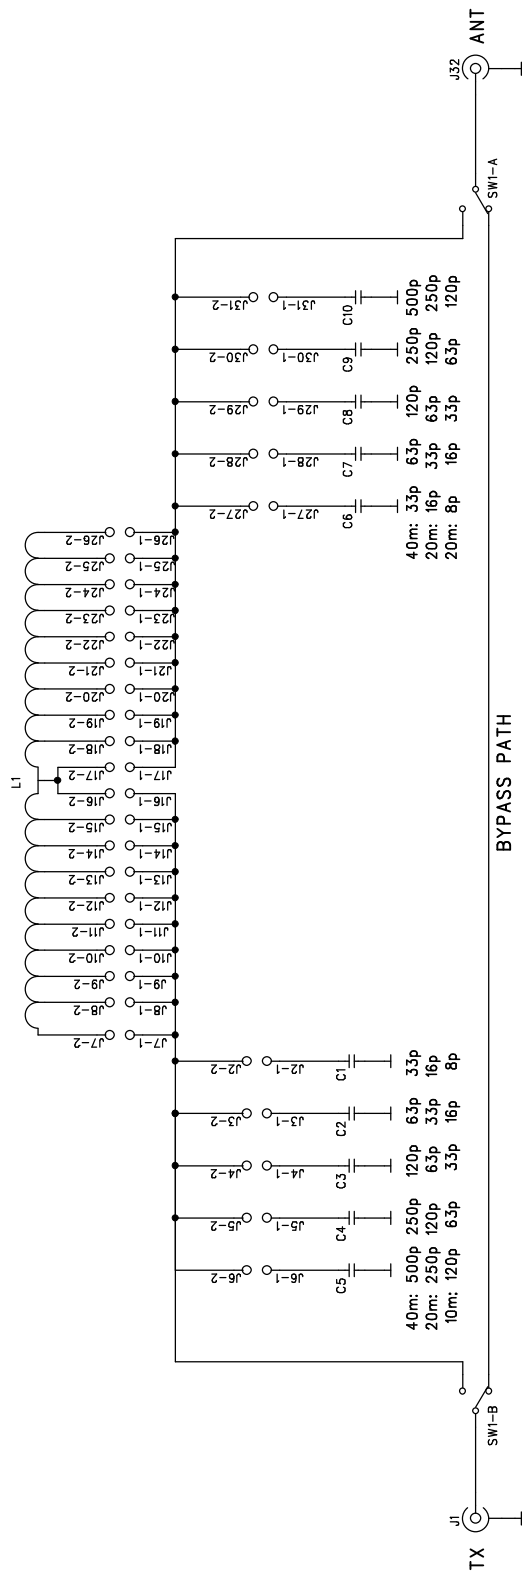

TOROIDAL CORE FOR L1  
 40m: T94-6 YELLOW (2.4uH) Measured  
 20m: T94-17 Blue/Yellow (1uH) Measured  
 10m: T94-0 Ton (0u39H) Measured

Drawn	2016-03-24	JUMA TUNER MODULE TM40-10 FOR 40m to 10m	OH7SV	OH7SV
Design	OH7SV			Rev
Sheet	1/1		A	